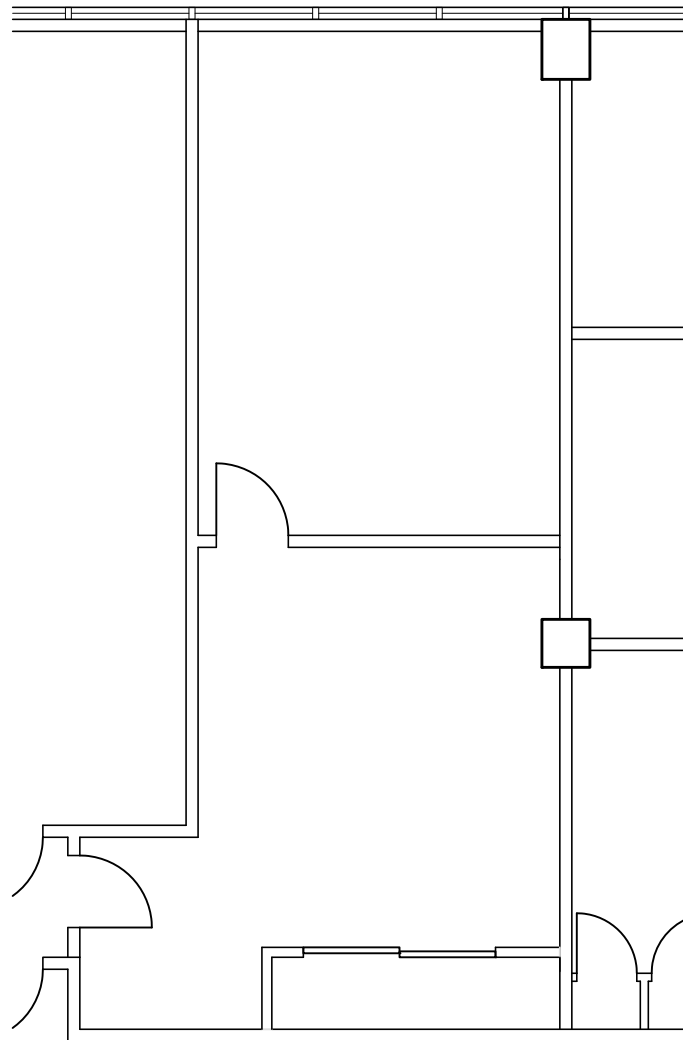

KEY PLAN

4FL

DATE:  
01/27/21

SCALE:  
N.T.S.

4TH FLOOR OFFICE SPACE  
145 HUGUENOT STREET  
NEW ROCHELLE, NY 10801